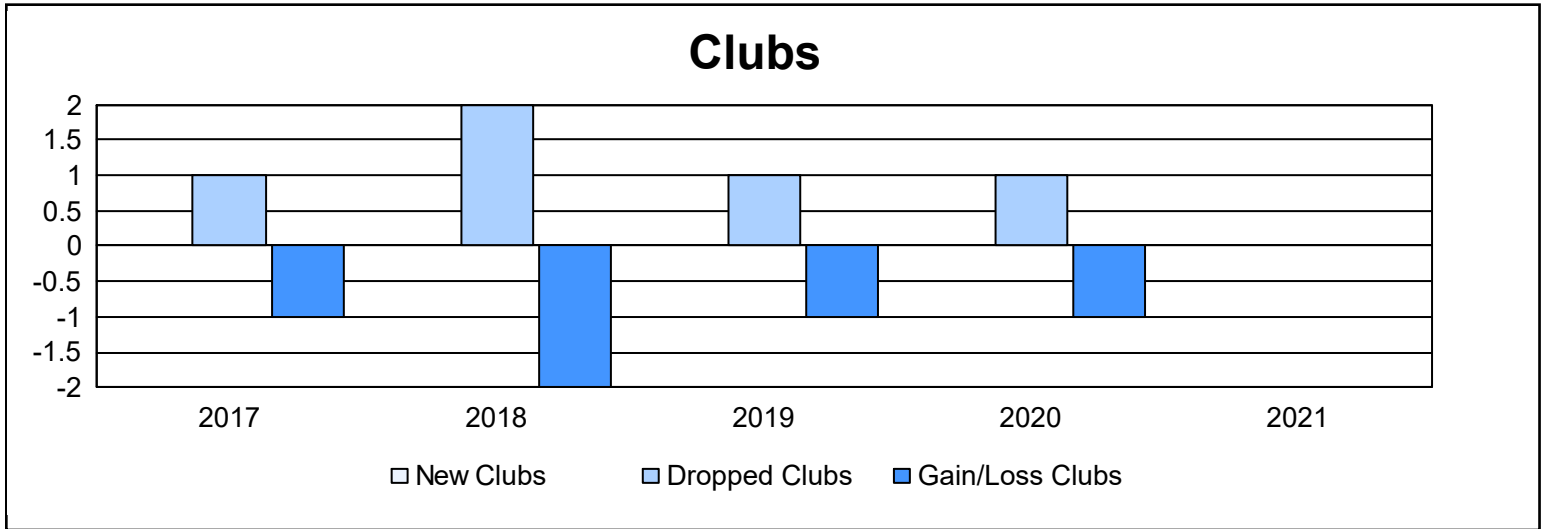

Year	New Clubs	Dropped Clubs	Gain/ Loss Clubs	New Members	Charter Members	Reinstate Members	Transfer Members	Total Member Added	Total Members Dropped	Gain/ Loss Members
2016-2017	0	1	-1	143	1	4	3	151	200	-49
2017-2018	0	2	-2	127	0	13	10	150	247	-97
2018-2019	0	1	-1	126	0	10	6	142	176	-34
2019-2020	0	1	-1	82	11	12	5	110	151	-41
2020-2021	0	0	0	50	0	4	11	65	166	-101
<b>Average</b>	<b>0</b>	<b>1</b>	<b>-1</b>	<b>106</b>	<b>2</b>	<b>9</b>	<b>7</b>	<b>124</b>	<b>188</b>	<b>-64</b>

### Membership Composition June 2021 Cumulative