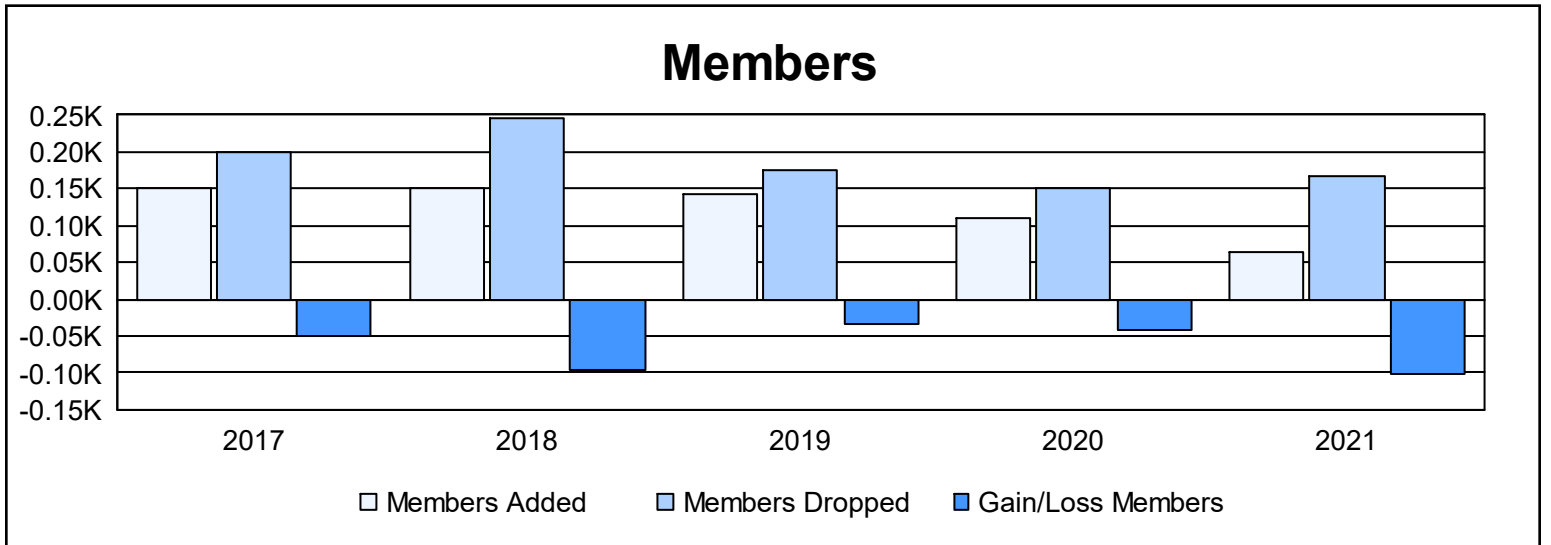

Year	New Clubs	Dropped Clubs	Gain/ Loss Clubs	New Members	Charter Members	Reinstate Members	Transfer Members	Total Member Added	Total Members Dropped	Gain/ Loss Members
2016-2017	0	1	-1	143	1	4	3	151	200	-49
2017-2018	0	2	-2	127	0	13	10	150	247	-97
2018-2019	0	1	-1	126	0	10	6	142	176	-34
2019-2020	0	1	-1	82	11	12	5	110	151	-41
2020-2021	0	0	0	50	0	4	11	65	166	-101
<b>Average</b>	<b>0</b>	<b>1</b>	<b>-1</b>	<b>106</b>	<b>2</b>	<b>9</b>	<b>7</b>	<b>124</b>	<b>188</b>	<b>-64</b>

### Membership Composition June 2021 Cumulative