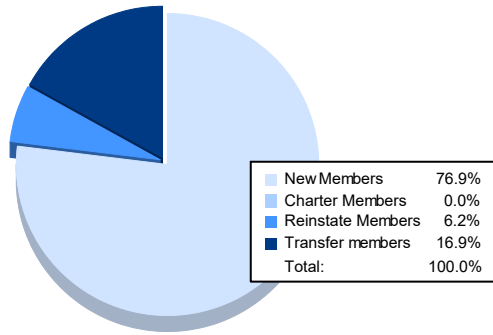

Year	New Clubs	Dropped Clubs	Gain/ Loss Clubs	New Members	Charter Members	Reinstate Members	Transfer Members	Total Member Added	Total Members Dropped	Gain/ Loss Members
2016-2017	0	1	-1	143	1	4	3	151	200	-49
2017-2018	0	2	-2	127	0	13	10	150	247	-97
2018-2019	0	1	-1	126	0	10	6	142	176	-34
2019-2020	0	1	-1	82	11	12	5	110	151	-41
2020-2021	0	0	0	50	0	4	11	65	166	-101
<b>Average</b>	<b>0</b>	<b>1</b>	<b>-1</b>	<b>106</b>	<b>2</b>	<b>9</b>	<b>7</b>	<b>124</b>	<b>188</b>	<b>-64</b>

### Membership Composition June 2021 Cumulative

### Gender Composition June 2021 Cumulative